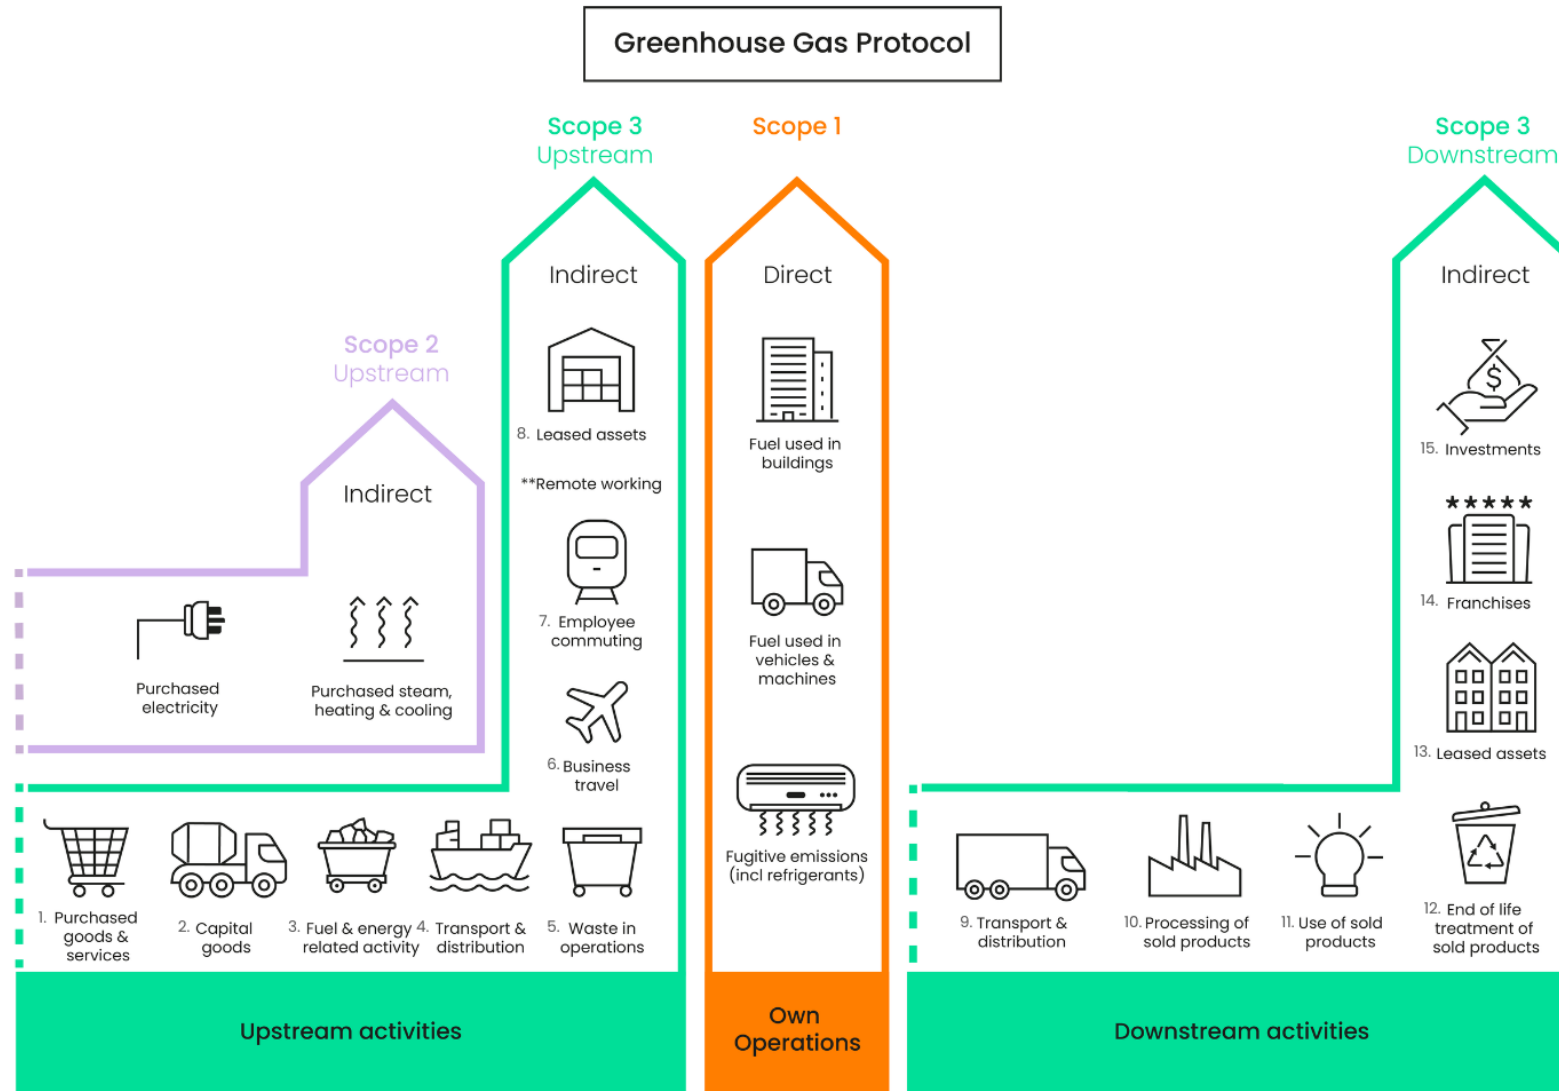

Looks ahead to future-proof your business

What is a carbon footprint?

Used commonly to mean the total amount of **all** greenhouse gases (not just carbon dioxide) that are generated by a person, business or activity.

Translation: The fuel and energy that goes into making your business happen

Why get one?

Made to

- SECR/ TCFD regulation
- PPN06
- Investor requirements

Need to

- Customer requests
- Bcorp certification
- Employee engagement

Want to

- Climate action
- Business risk management
- Market opportunity

What are the three “scopes” of emissions?

**Not in GHGP but included in xtonnes product to future-proof assessments

What process should you follow?

Why xtonnes?

Easy-to-follow on-boarding and guidance to get started

Real-time dynamic modelling across all three scopes of the Greenhouse Gas Protocol (GHGP)

Smart data sourcing to increase the specificity of your footprint