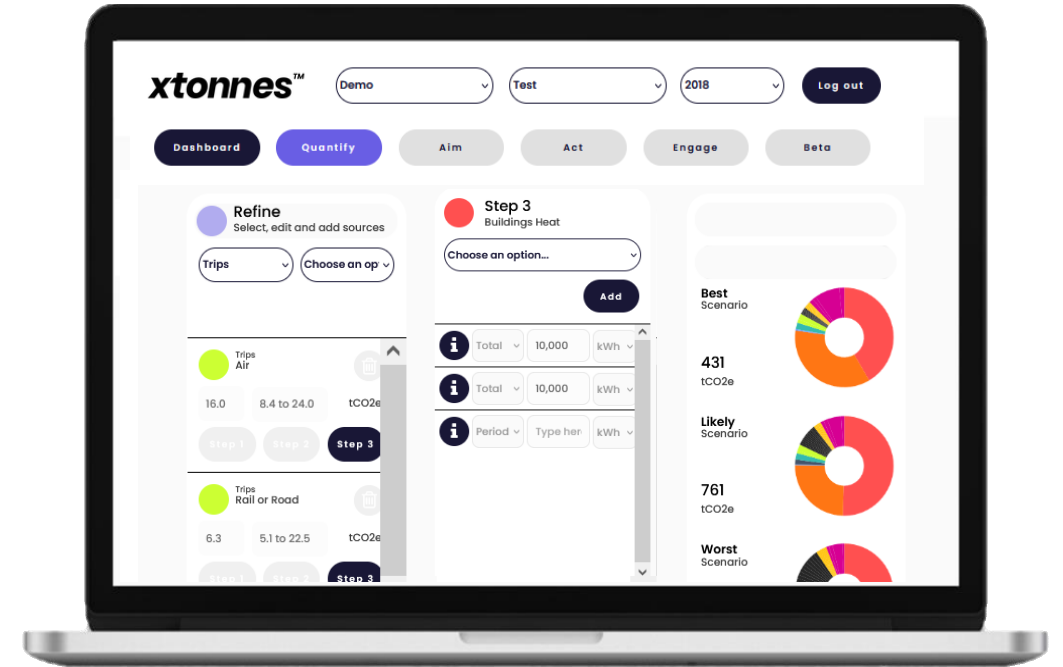

xtonnesTM

About xtonnes

xtonnes™

Carbon management software for your organisation and products

Intuitive, dynamic software

Comprehensive GHGP coverage

Works with your data maturity level

Built & supported by experts

Looks ahead to future-proof your business

What is a carbon footprint?

Used commonly to mean the total amount of **all** greenhouse gases (not just carbon dioxide) that are generated by a person, business or activity.

Why xtonnes?

Easy-to-follow on-boarding and guidance to get started

Real-time dynamic modelling across all three scopes of the Greenhouse Gas Protocol (GHGP)

Smart data sourcing to increase the specificity of your footprint