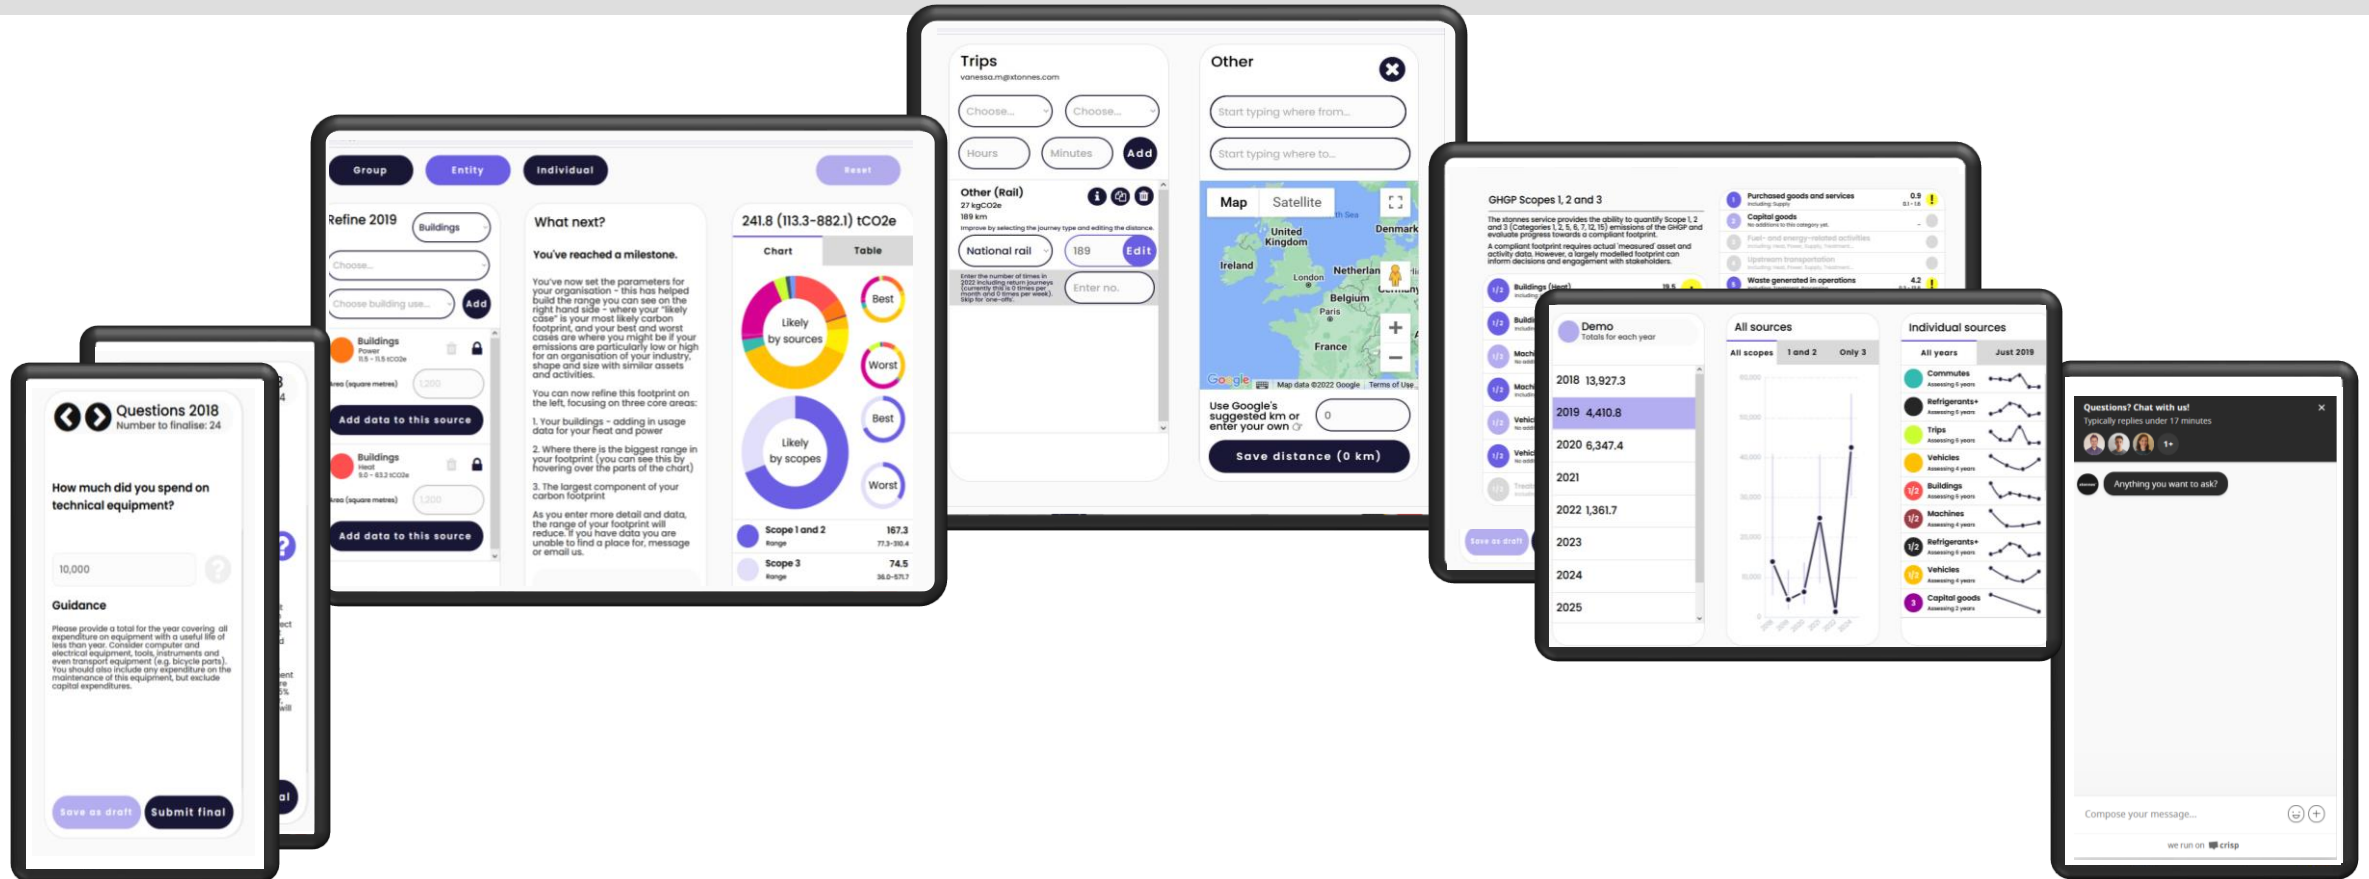

xtonnesTM

About xtonnes

xtonnes™

Carbon management software for your organisation and products

Intuitive, dynamic software

Comprehensive GHGP coverage

Works with your data maturity level

Built & supported by experts

Want to

- Climate action
- Business risk management
- Market opportunity

What are the three “scopes” of emissions?

**Not in GHGP but included in xtonnes product to future-proof assessments

What process should you follow?

Quantify

Know where
you are

Aim

Set meaningful
objectives

Act

Take
action

Engage

Report, share,
collaborate

Why xtonnes?

Easy-to-follow on-boarding and guidance to get started

Real-time dynamic modelling across all three scopes of the Greenhouse Gas Protocol (GHGP)

Smart data sourcing to increase the specificity of your footprint